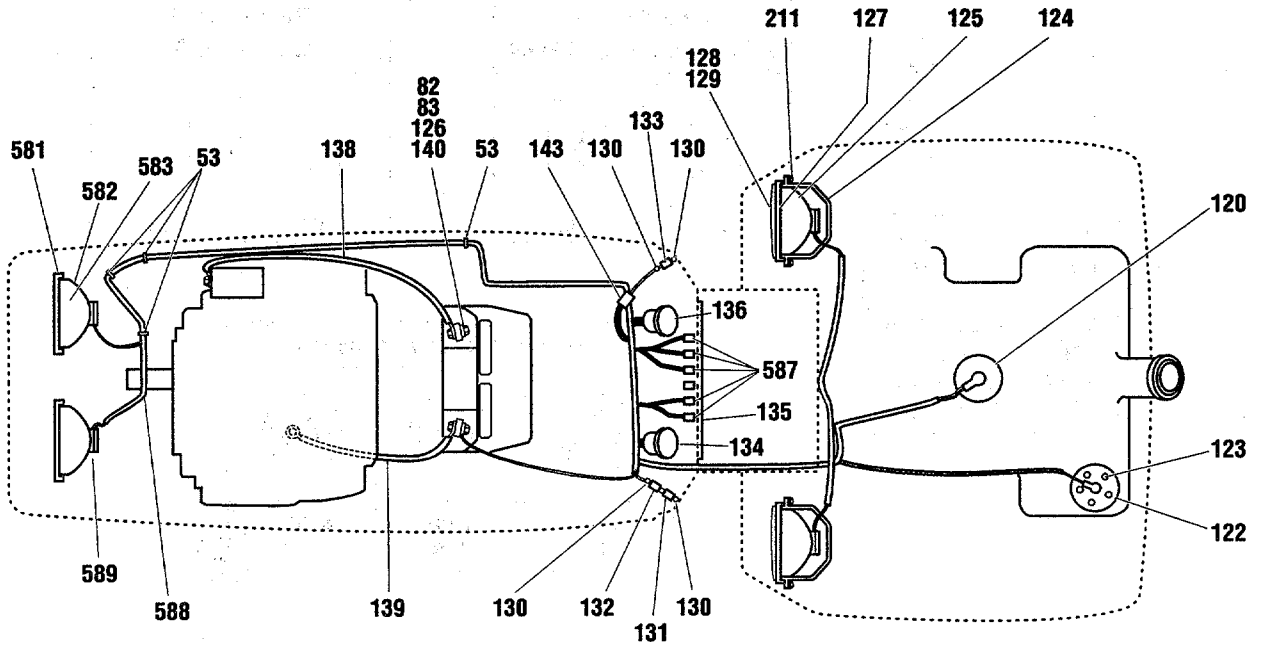

GTX Garden Tractor

130740100101 - 130740199999
130760100101 - 130760199999

ELECTRICAL ASSEMBLY

Models 13074 and 13076

Ref.	Part	Description	Qty.	Ref.	Part	Description	Qty.
53	1765531	Cable Tie.....	A/R	129	1754242	Right Lense	1
82	1107381	Flat Washer, 1/4	4	130	1750963	Flat Head Screw, #6-32 x 1/2	5
83	1100241	Lock Washer, 1/4	2	131	1754607	Speed Control Switch	1
93	1185985	Keps Nut, #10 - 24	2	132	1754189	Light Switch	1
98	1734398	Toplock Nut, 1/4-20	2	133	1754608	PTO Switch	1
107	1747738	J-Clip.....	2	134	1757364	Hour Meter	1
108	1115815	Truss Head Phillips Bolt #10-24 x 5/8....	1	135	1757357	Lense.....	1
109	1751328	Interlock Switch Switch.....	2	136	1755647	Fuel Gauge	1
110	1738463	Semms Bolt, #12-24 x 1/2	2	137	1738462	Clutch.....	1
111	1185130	Semms Bolt, #10-24 x 3/4	1	138	1769917	Positive Cable.....	1
112	1772131	Battery.....	1	139	1769918	Negative Cable.....	1
113	1755802	Battery Cover.....	1	140	1100805	Hex Screw, 1/4-20 x 3/4.....	2
114	1749907	Relay	1	141	1752586	Hook Screw.....	2
116	1754207	Ignition Switch	1	143	1752132	Voltage Sensor	1
117	1753986	Key	1	211	1186389	Flange Nut, 1/4-20.....	4
118	1769919	Main Harness	1	372	1756032	Lead Assembly	1
119	1755487	Grommet.....	2	580	1767104	Lense.....	1
120	1768882	Seat Switch	1	581	1753788	Retainer.....	4
122	1765953	Fuel Sender	1	582	1752871	Headlight Assembly.....	4
123	1745778	Hex Semms Bolt (Incl. washer) #10-32 x 1/2.....	5	583	1752872	Bulb.....	4
124	1754259	Shield.....	2	584	1731453	Pan Head Screw	2
125	1752871	Light Assembly.....	2	585	1805365	Flat Washer	2
126	1186229	Hex Nut, 1/4-20.....	2	586	1754194	Gasket	2
127	1754191	Gasket	4	587	1735285	Bulb.....	5
128	1754241	Left Lense.....	1	588	1752505	Headlight Harness	1
				589	1752875	Socket Only	2

A/R As required.